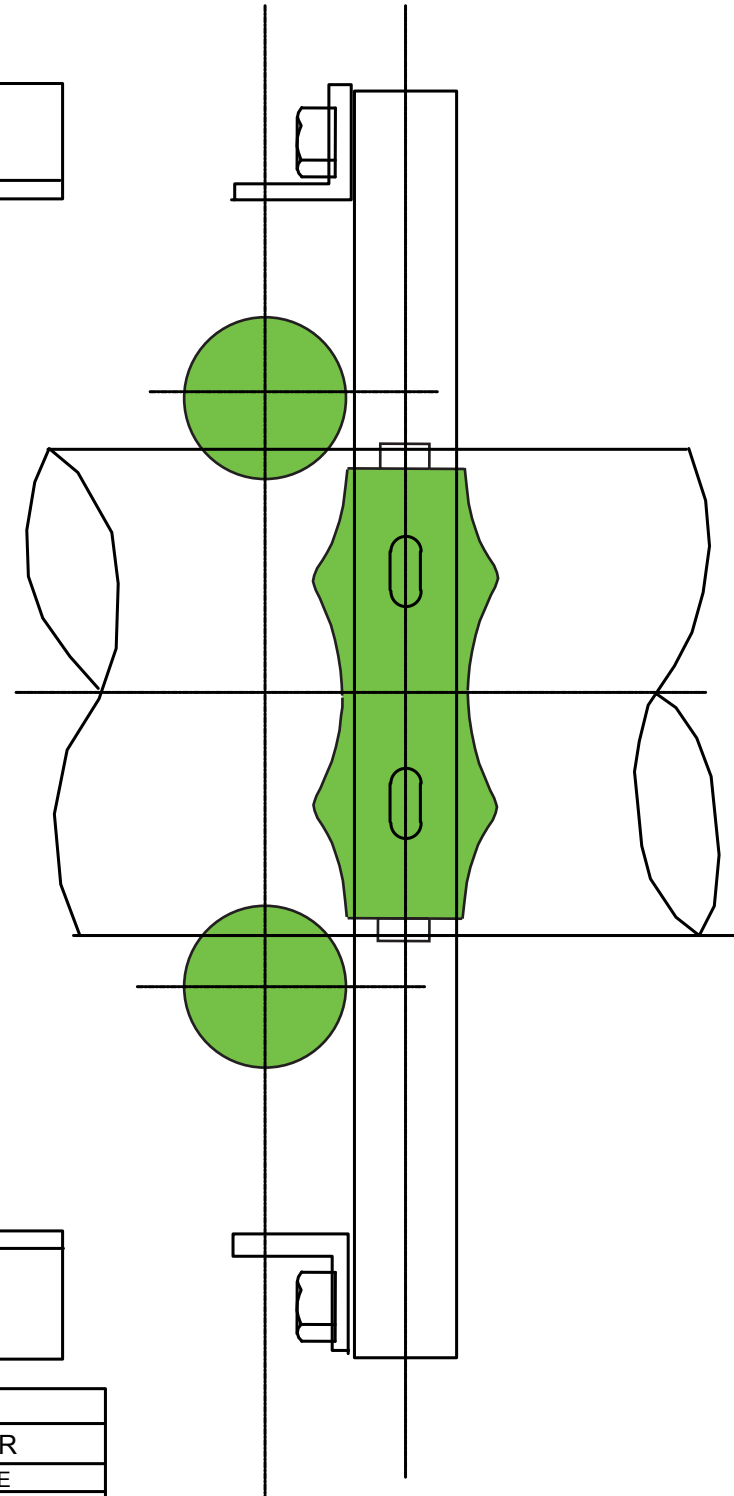

FRONT

BACK

LB & A, INC.	
16" PIPE STABILIZER	
DATE	SCALE NONE
DRAWN BY CED	DWG NO. 3BMILa