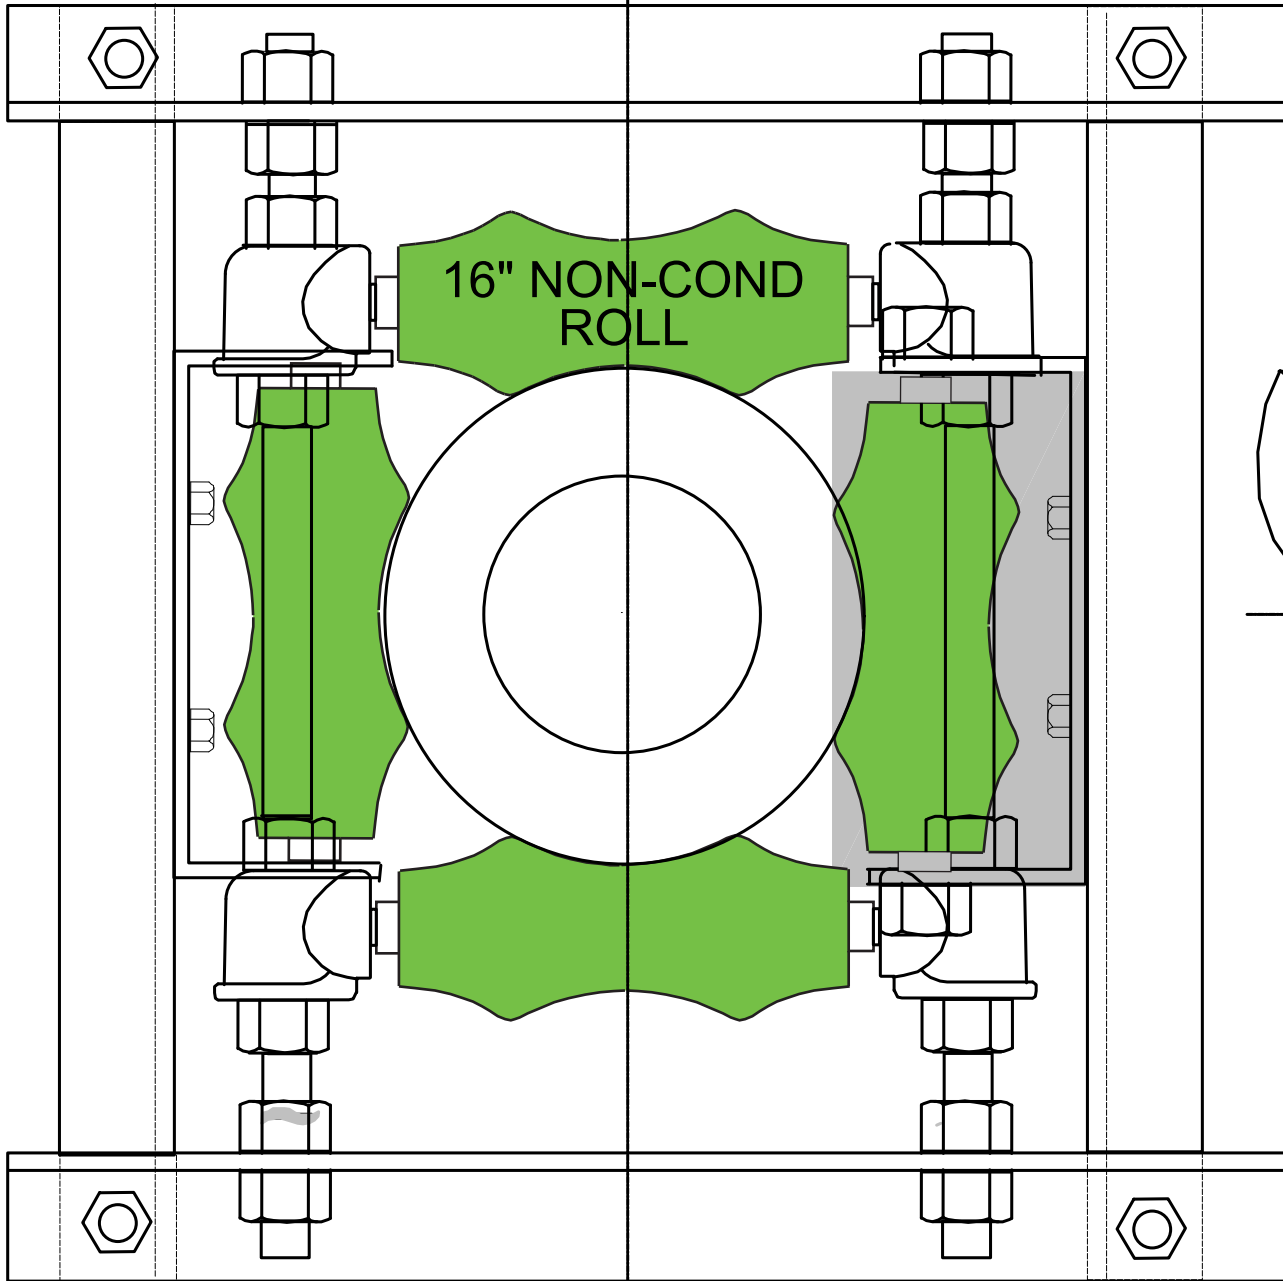

FRONT

BACK

LB & A, INC.	
16" PIPE STABILIZER	
DATE	SCALE NONE
DRAWN BY CED	DWG NO. 3BMILa